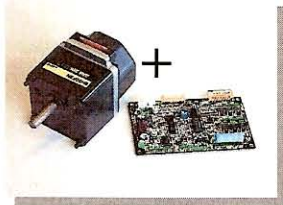

DC Brushless motor with Built-in Driver FYD6U6S-D3 FYD6U6S-D3

Motor with Built-in Driver

Save the Wiring Job
Save the Space of Driver

FYD Series Motor
+ Simple Type Driver

Motor Size : sqr61*34
Driver Size : 70*105*18

- Motor Size : □61 × 48.5
- Driver : Constant Speed Control
- Power Supply : DC24V
- Speed : 1500[r/min]
- Out Put : 6 [W]
- I/O : RUN, F/RIN, SPEED OUT
- Other : With Rotor Cover

FYD6U6S-D3 / FYD6U6PF-D3