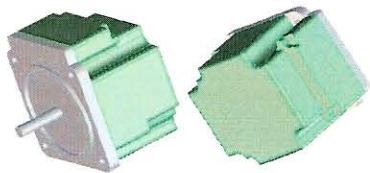

DC Brushless motor with Built-in Driver FYD6U6S-D3 FYD6U6S-D3

Motor with Built-in Driver

Save the Wiring Job
Save the Space of Driver

FYD Series Motor
+ Simple Type Driver

Motor Size : sqr61*34
Driver Size : 70*105*18

- Motor Size : □61 × 48.5
- Driver : Constant Speed Control
- Power Supply : DC24V
- Speed : 1500[r/min]
- Out Put : 6 [W]
- I/O : RUN, F/RIN, SPEED OUT
- Other : With Rotor Cover

FYD6U6S-D3 / FYD6U6PF-D3