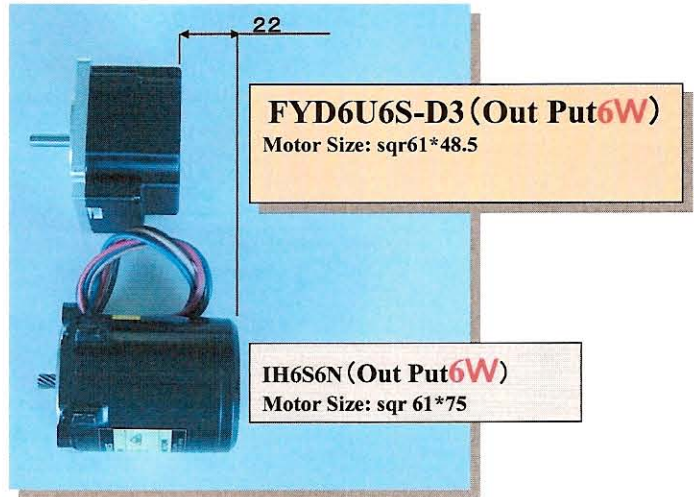

DC Brushless motor with Built-in Driver FYD6U6S-D3 FYD6U6S-D3

Motor with Built-in Driver

Save the Wiring Job
Save the Space of Driver

FYD Series Motor
+ Simple Type Driver

Motor Size : sqr61*34
Driver Size : 70*105*18

- Motor Size : □61 × 48.5
- Driver : Constant Speed Control
- Power Supply : DC24V
- Speed : 1500[r/min]
- Out Put : 6 [W]
- I/O : RUN, F/RIN, SPEED OUT
- Other : With Rotor Cover

FYD6U6S-D3 / FYD6U6PF-D3